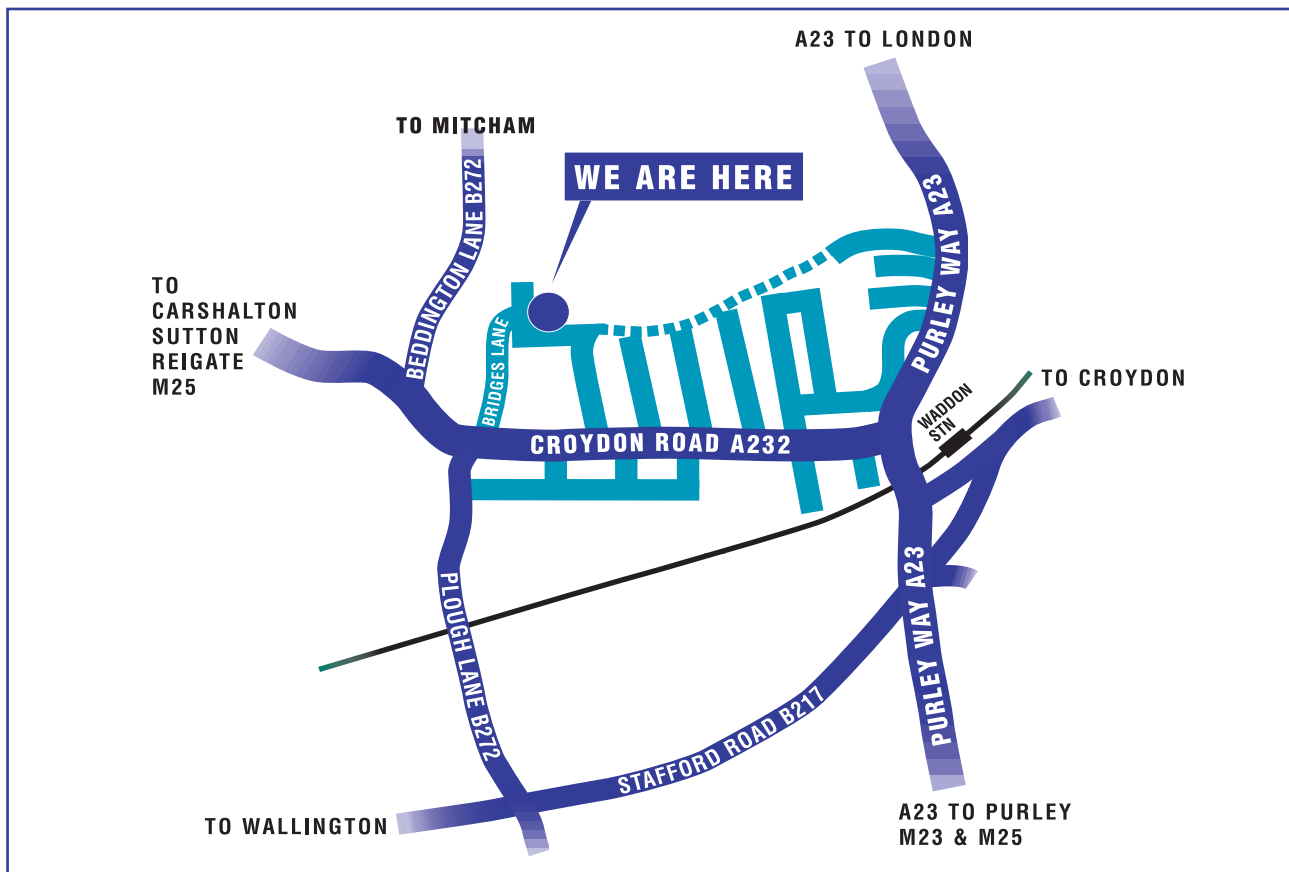

#### *Directions from the M25:*

1. M25 - exit at Junction 7 and follow signs for M23 then A23
2. Proceed on to A23 Brighton Road, following signs for London
3. Follow A23 through Coulsdon and on into Purley, following Brighton Road
4. At Purley Tesco roundabout (Tesco is on right hand side), follow A23 signs into Purley Way
5. Continue along Purley Way, passing old Croydon Airport on left hand side
6. Continue up Purley Way and cross over railway bridge, taking far left hand lane
7. Once over railway bridge, turn left at the traffic lights into Croydon Road
8. Pass Paynes Poppet factory on the left hand side and proceed until pedestrian crossing at traffic lights
9. After traffic lights, take first right into Bridges Lane
10. Proceed down Bridges Lane and round right hand bend at bottom of the road

Armitage Communications (Mill House) will be straight in front of you as you turn the bend